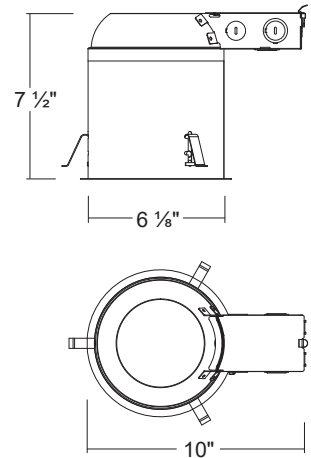

LED600ICRA-NJ

6" IC Air-Tight LED Dedicated Remodel Housing (New Junction Box)

Dimensions

SPECIFICATION

Junction Box

- Listed for through branch circuit wiring
- Contains one 1-1/8", six 7/8" knockouts and four Romex pryouts with strain relief

Ceiling Thickness

- Housing adjusts from 5/8"-1 3/8" to accommodate various ceiling thickness

Remodel Clips

- Three remodel clips secure housing and accommodates 1/2" and 5/8" ceiling materials

Listings

- cULus Listed for Damp Location
- cULus Listed for Feed Through
- Certified under ASTM-E283 for Air tight construction

Model NO.	Description
LRKT56X Series	5&6 inch LED All Retrofit kit Series
LRKT64X Series	6 inch LED Square Retrofit kit Series
LRKT56X-3CCT Series	5&6 inch Selectable 3 CCT LED All Retrofit kit Series
LRKT64X-3CCT Series	6 inch Selectable 3 CCT LED Square Retrofit kit Series
LRKT56X-5CCT Series	5&6 inch Selectable 5 CCT LED All Retrofit kit Series
LRKT64X-5CCT Series	6 inch Selectable 5 CCT LED Square Retrofit kit Series